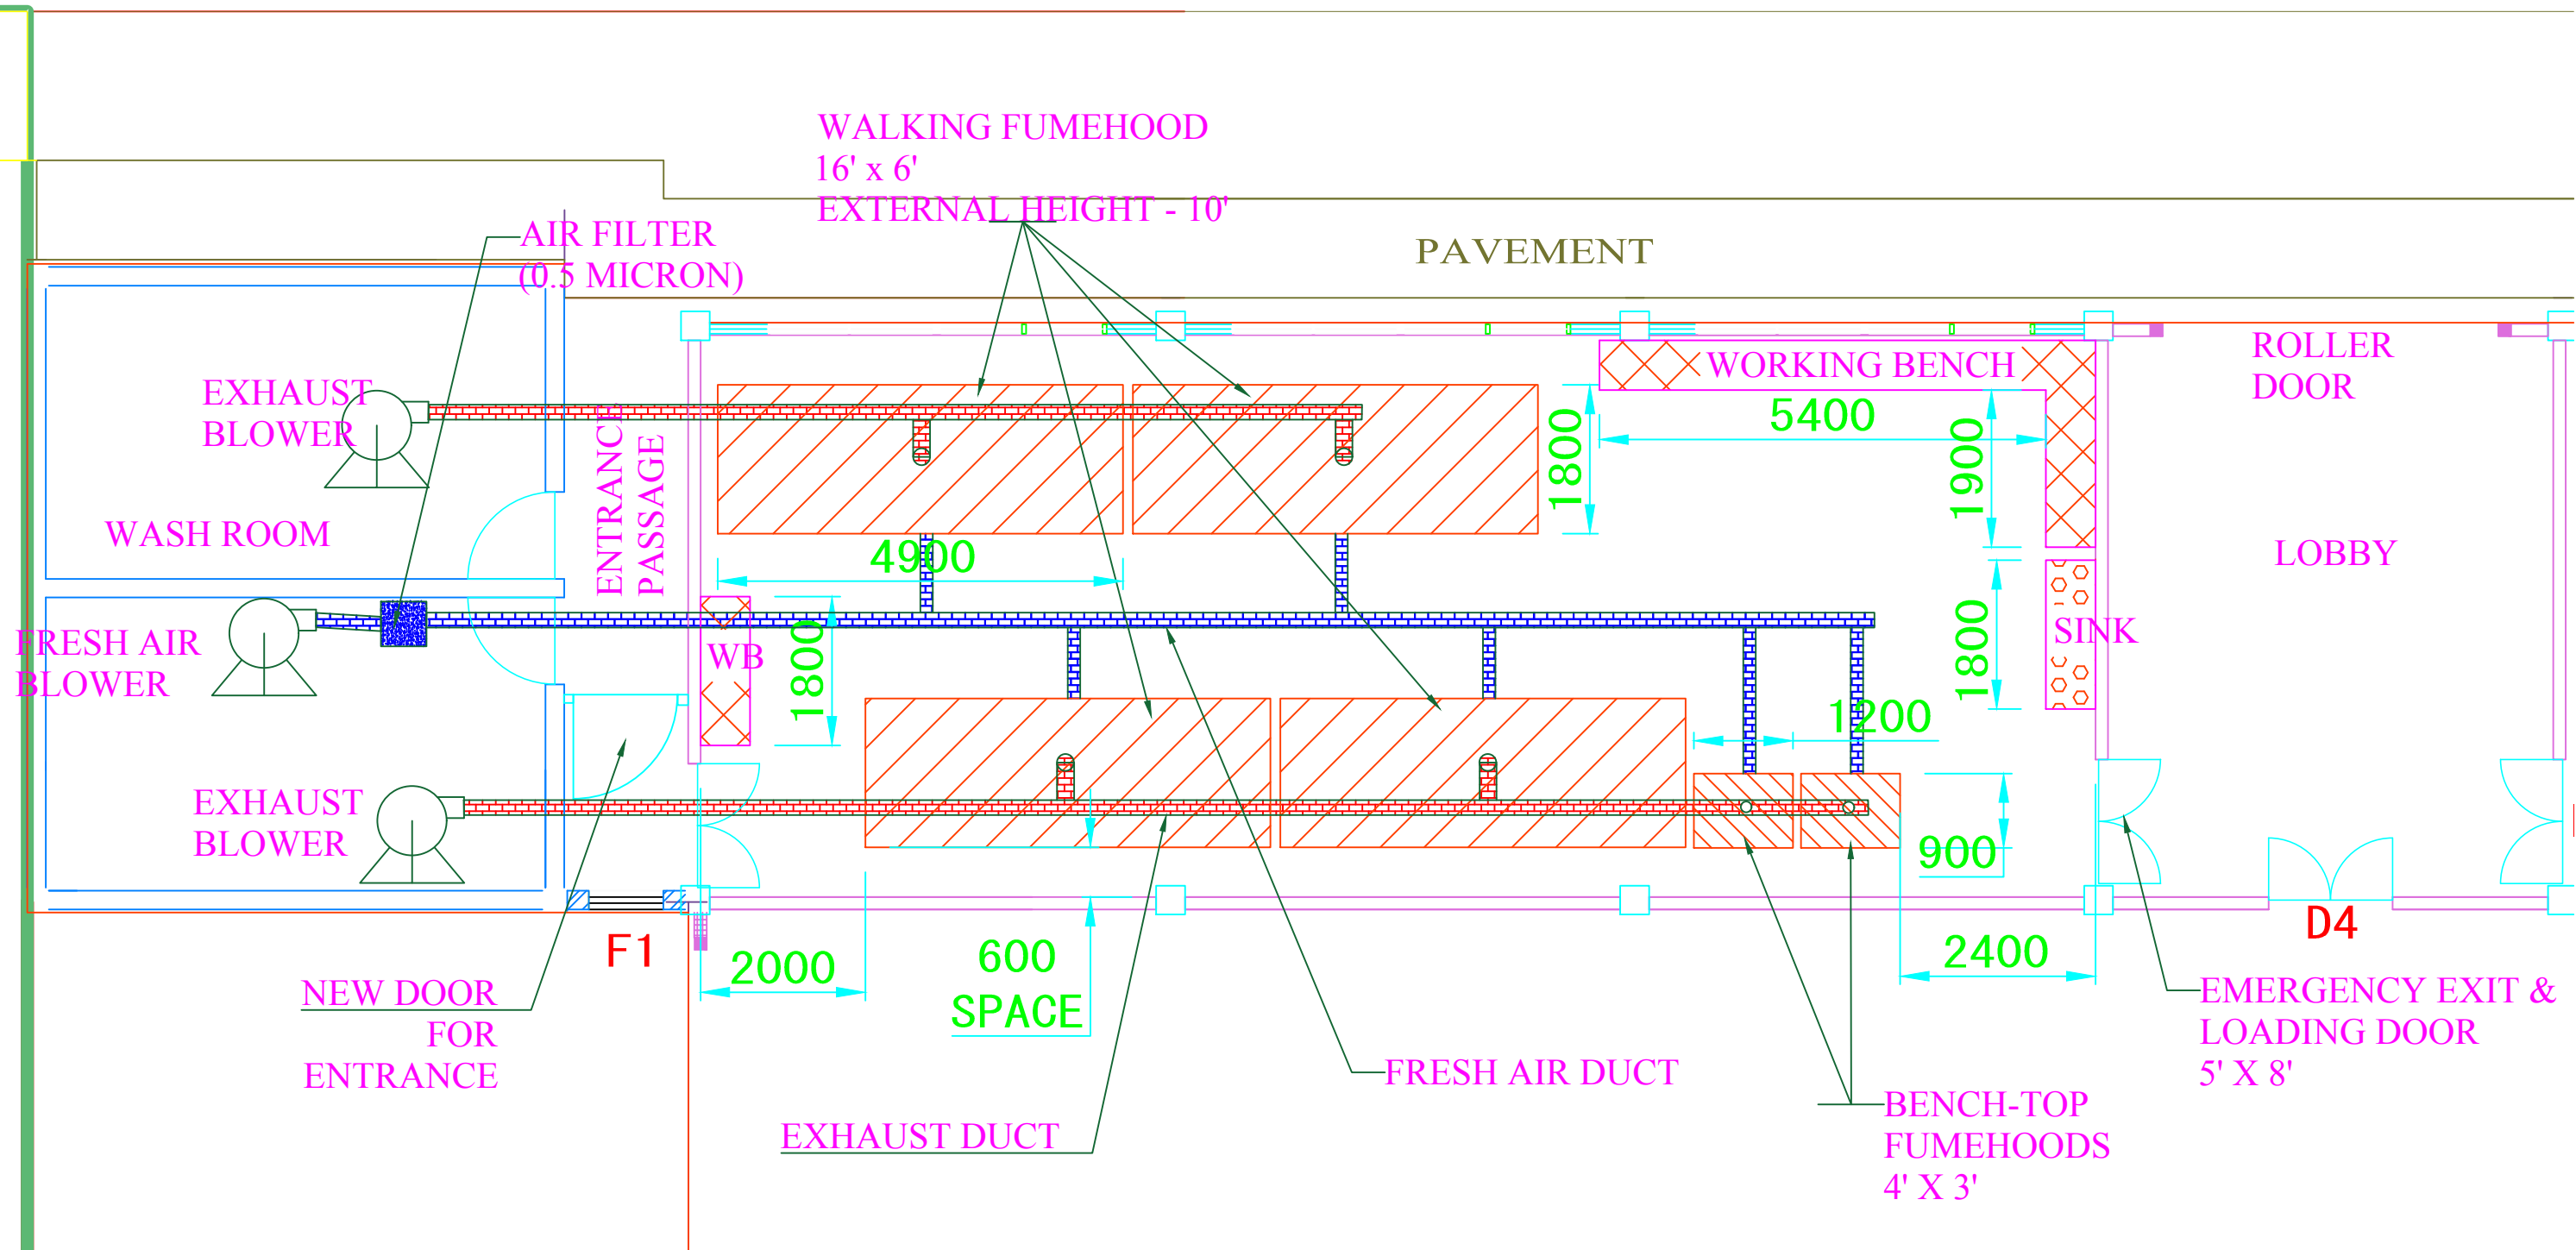

ROAD

WALKING FUMEHOOD  
16' x 6'  
EXTERNAL HEIGHT - 10'

PAVEMENT

EXHAUST BLOWER

WASH ROOM

FRESH AIR BLOWER

EXHAUST BLOWER

NEW DOOR FOR ENTRANCE

AIR FILTER (0.5 MICRON)

ENTRANCE PASSAGE

WB

F1

EXHAUST DUCT

600 SPACE

FRESH AIR DUCT

BENCH-TOP FUMEHOODS 4' X 3'

WORKING BENCH

ROLLER DOOR

LOBBY

SINK

EMERGENCY EXIT & LOADING DOOR 5' X 8'

D4

2000

1800

4900

1800

5400

1900

1800

1200

900

2400